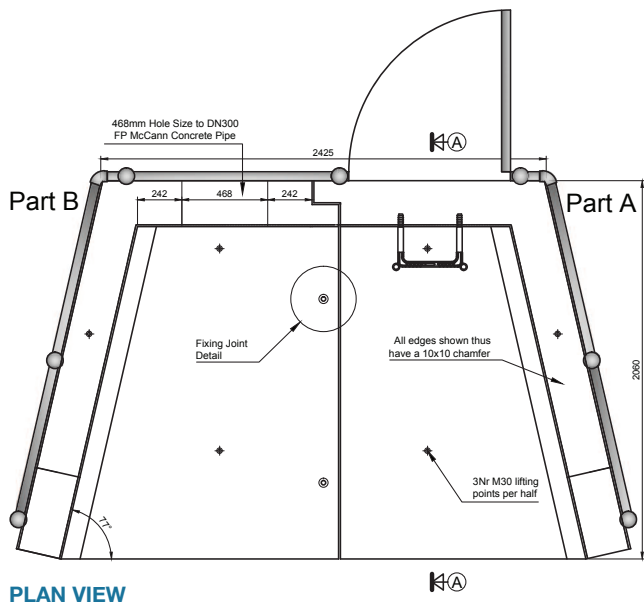

Bespoke example 1 headwall

Please note:
Bespoke grates and handrails are available upon request.

XL T4 Headwall
468mm hole to suit 300 pipe
Extended Toe
Ladder
Handrail with access